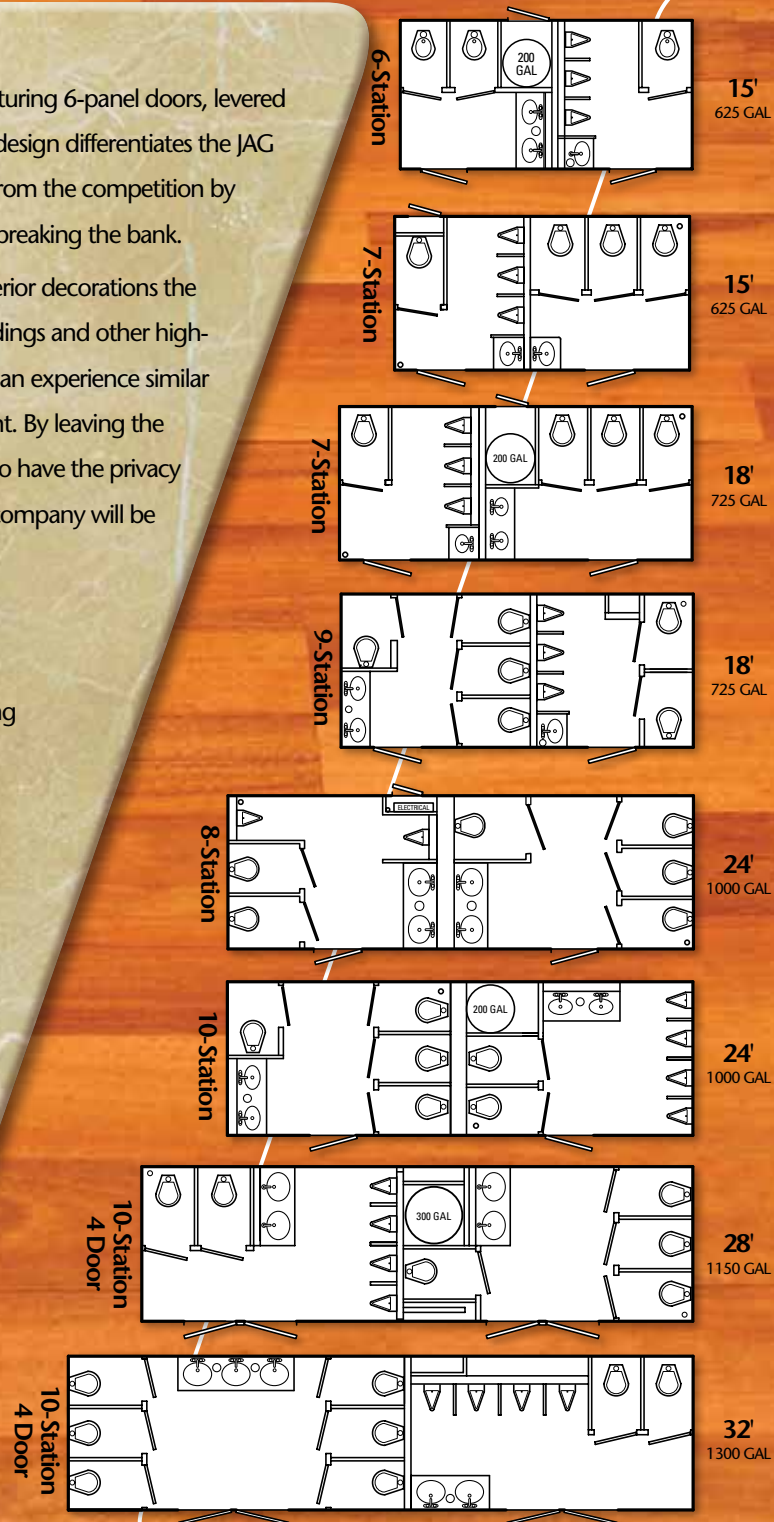

JAG Chassis Features & Trailer Function

- Heavy Duty I-Beam & Tube Chassis
- Exclusive Surround Tube Manufacturing
- Integrated Waste Tanks
- Exclusive "Easy Glide" Step Assemblies
- H/D 2-5/16" Trailer Hitches
- H/D Tongue Jack
- Temporary Back Up Battery Power
- 5 Year Undercoating
- "Lock and Store" Electrical Cords